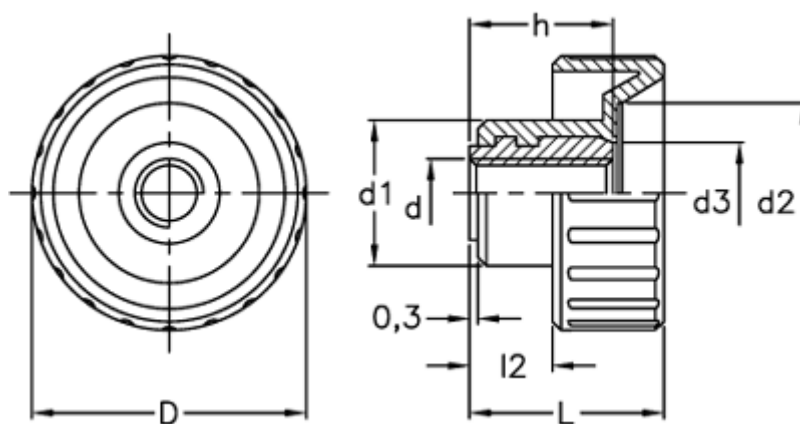

Data Sheet

Article number: 2302006732
Description: E+G Fluted grip knob
BT.32 FP-M10

Measures

d	= 32
d1	= 17
d2	= 21
d3	= 11
d 6H	= M10
h	= 15
L	= 22.0
l2	= 9.0